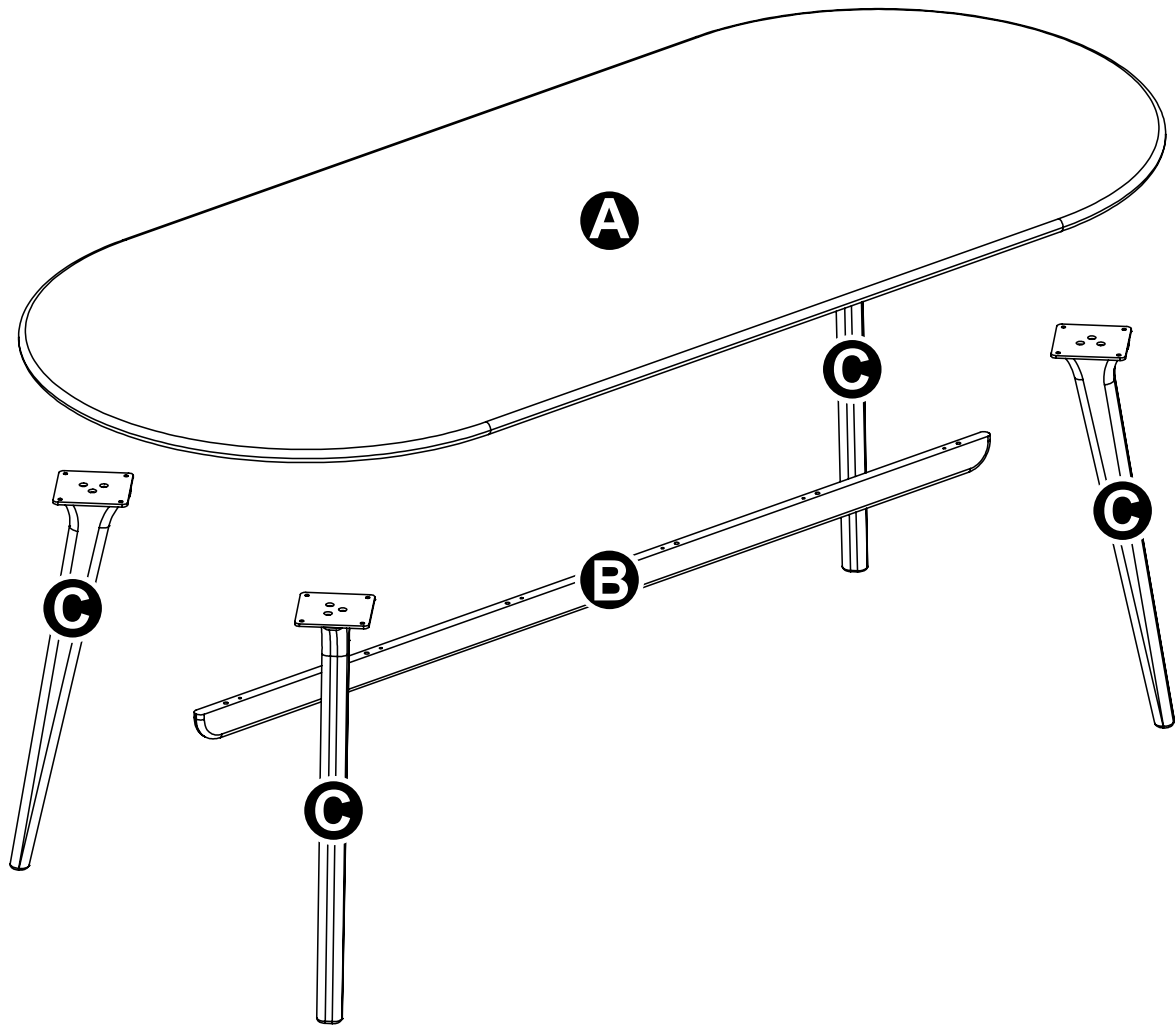

CLEAN

Dining Table

1800 x 900 x 755 mm

PARTS:

REQUIRED:

FITTINGS:

01 / x6

Ø8x40

02 / x6

Ø5x50

03 / x16

Ø6x16

04 / x4

Ø26

1

2