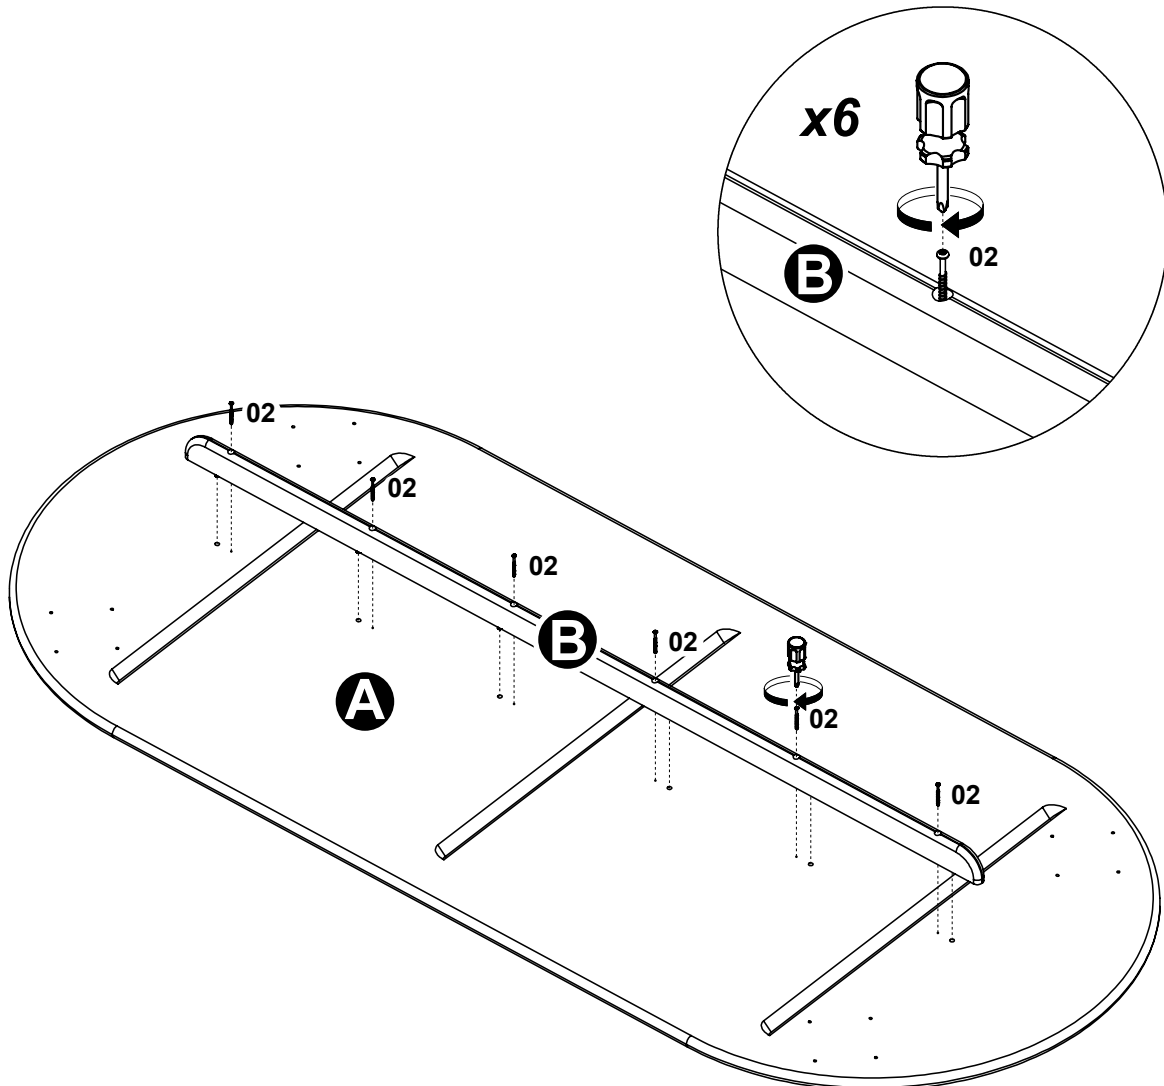

CLEAN

Dining Table

1800 x 900 x 755 mm

PARTS:

REQUIRED:

FITTINGS:

01 / x6

Ø8x40

02 / x6

Ø5x50

03 / x16

Ø6x16

04 / x4

Ø26

1

2