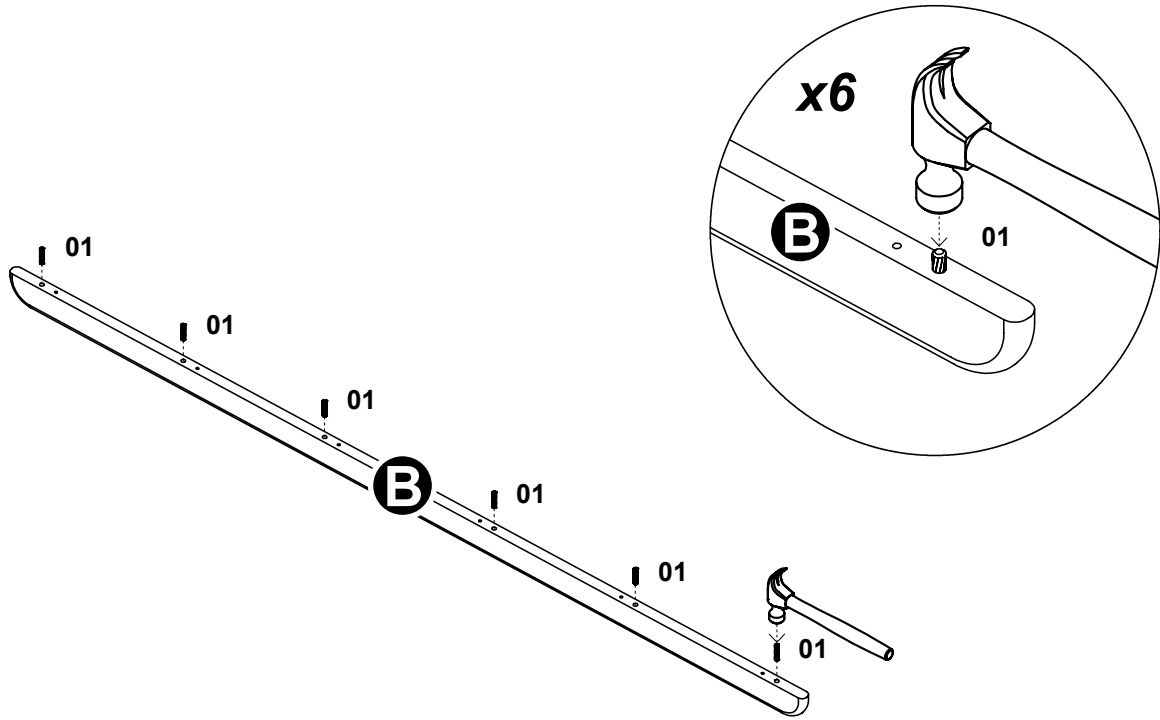

CLEAN

Dining Table

1800 x 900 x 755 mm

PARTS:

REQUIRED:

FITTINGS:

01 / x6

Ø8x40

02 / x6

Ø5x50

03 / x16

Ø6x16

04 / x4

Ø26

1

2