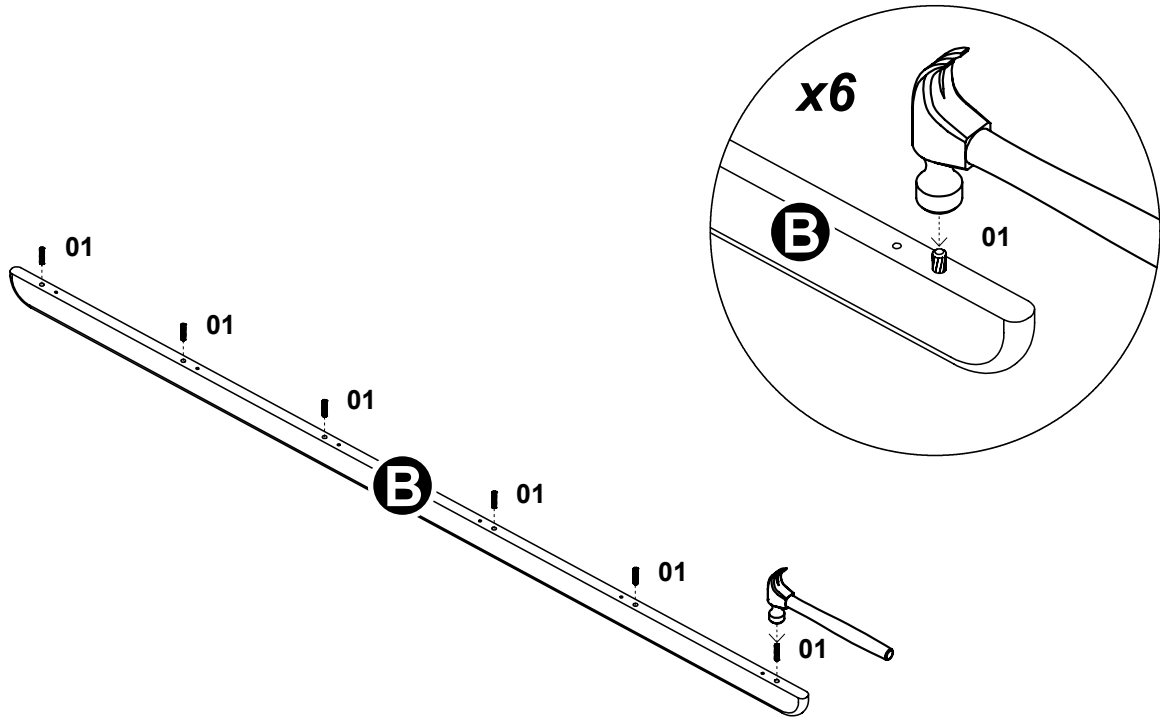

# CLEAN

*Dining Table*

*2300 x 1000 x 755 mm*

---

**PARTS:**

---

**REQUIRED:**

---

**FITTINGS:**

**01 / x6**

Ø8x40

**02 / x6**

Ø5x50

**03 / x16**

Ø6x16

**04 / x4**

Ø26

1

2

3