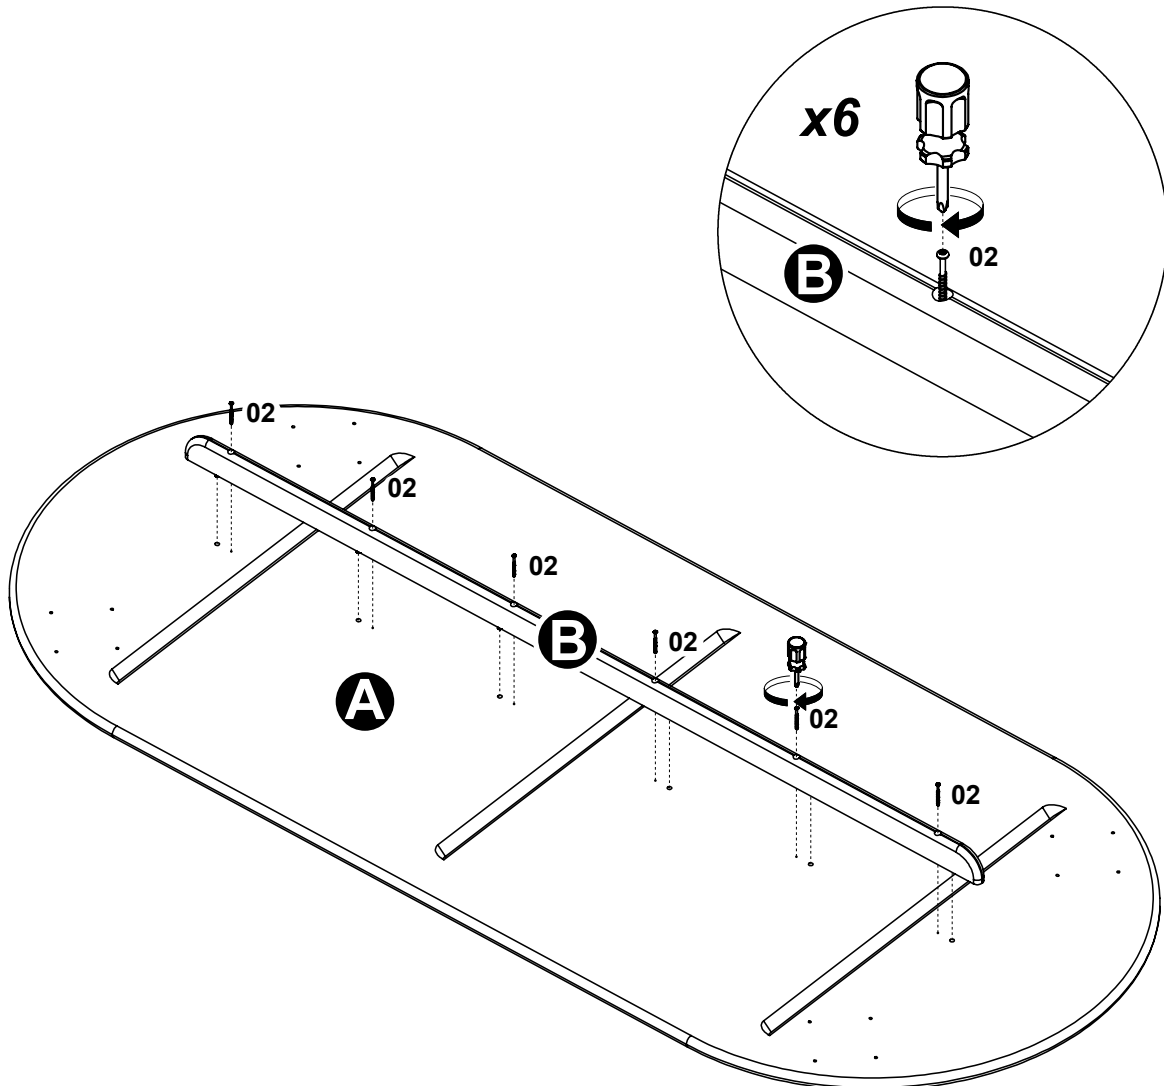

# CLEAN

*Dining Table*

*2300 x 1000 x 755 mm*

---

**PARTS:**

---

**REQUIRED:**

---

**FITTINGS:**

**01 / x6**

Ø8x40

**02 / x6**

Ø5x50

**03 / x16**

Ø6x16

**04 / x4**

Ø26

1

2

3