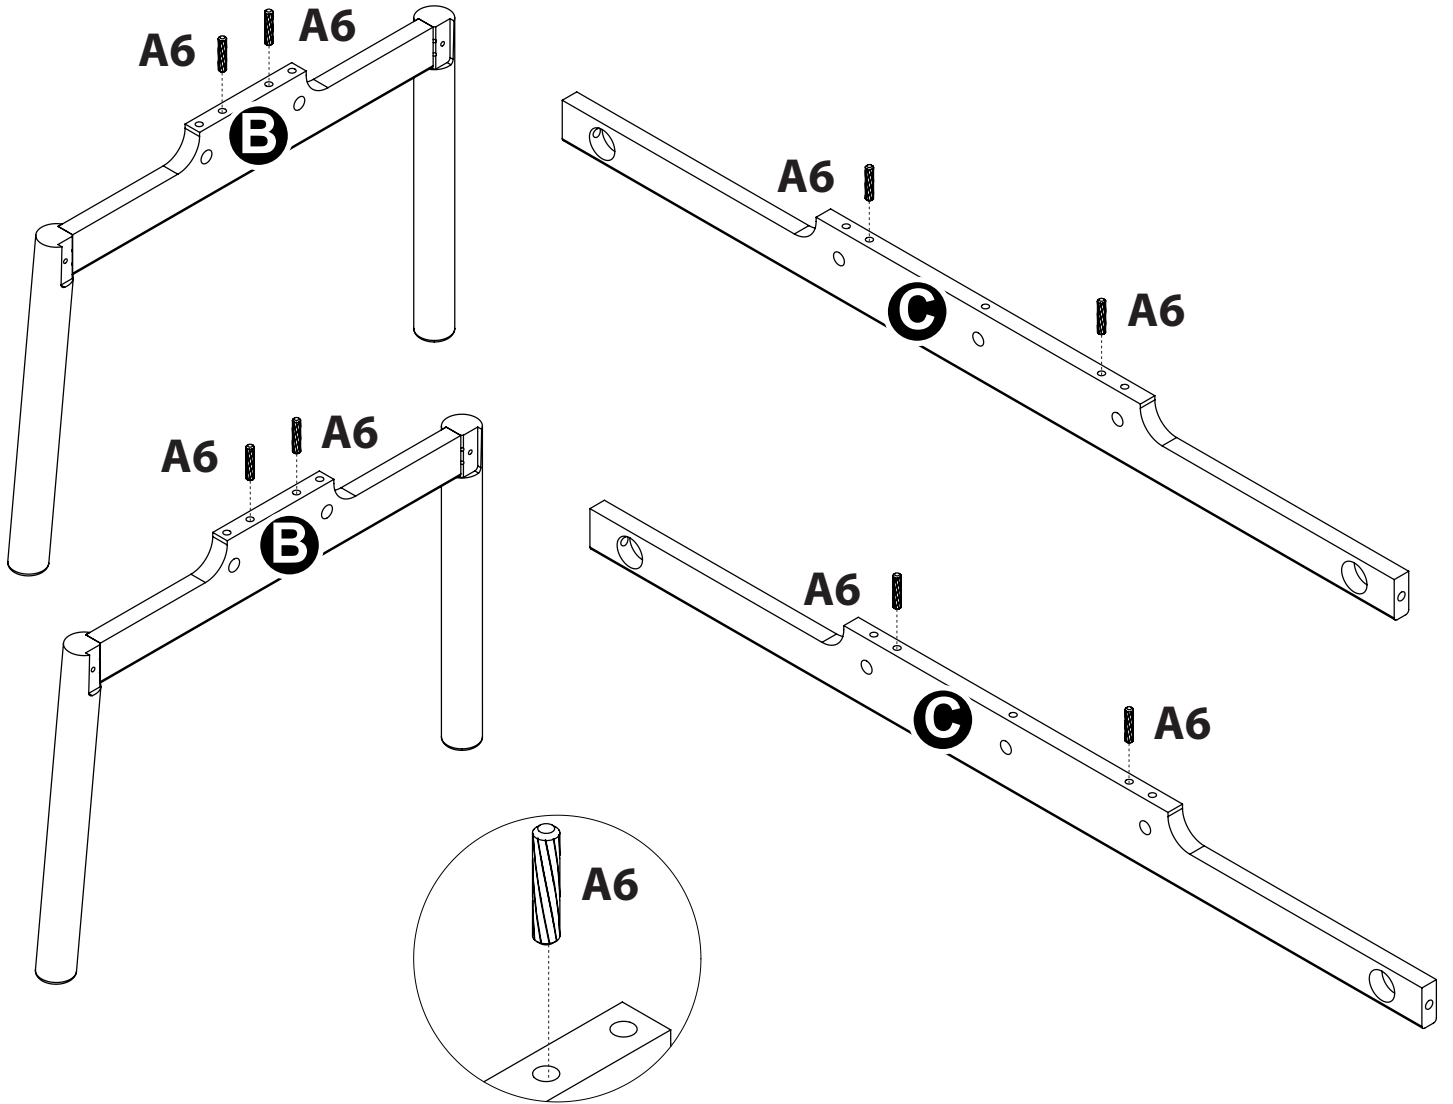

FLOW

Coffe table

Parts and fittings:

Hardware:

Required

①

2

3

4

5

6

7

8