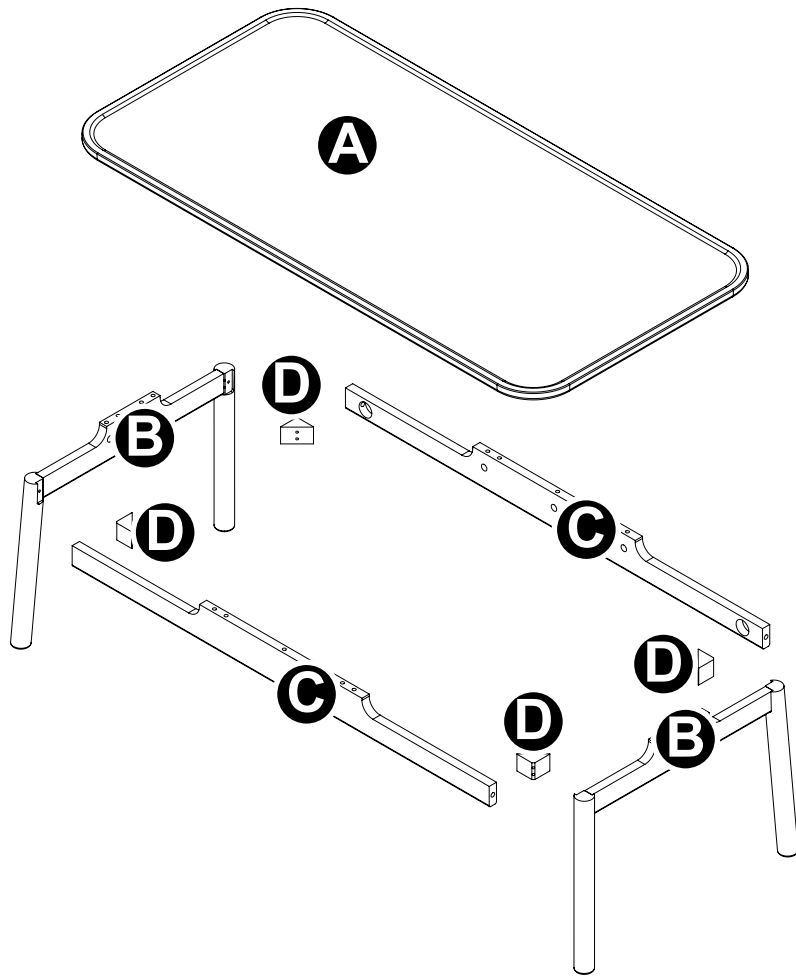

FLOW

Coffe table

Parts and fittings:

Hardware:

Required

①

2

3

4

5

6

7

8