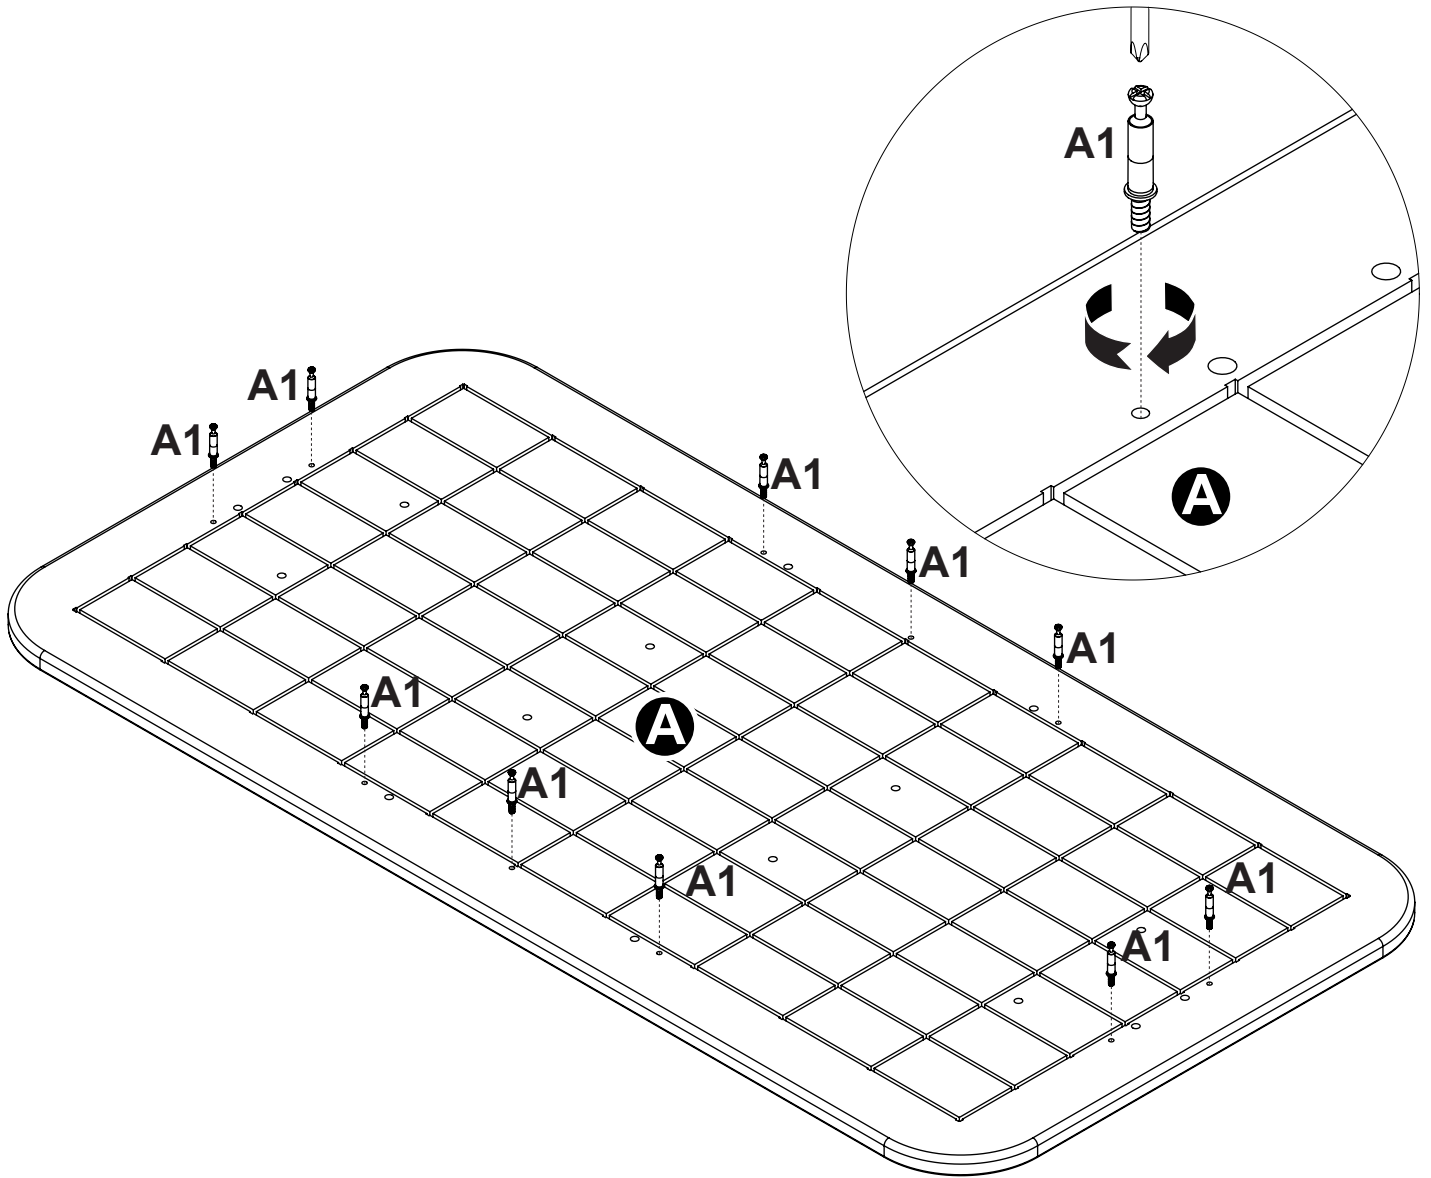

FLOW

Coffe table

Parts and fittings:

Hardware:

Required

①

2

3

4

5

6

7

8