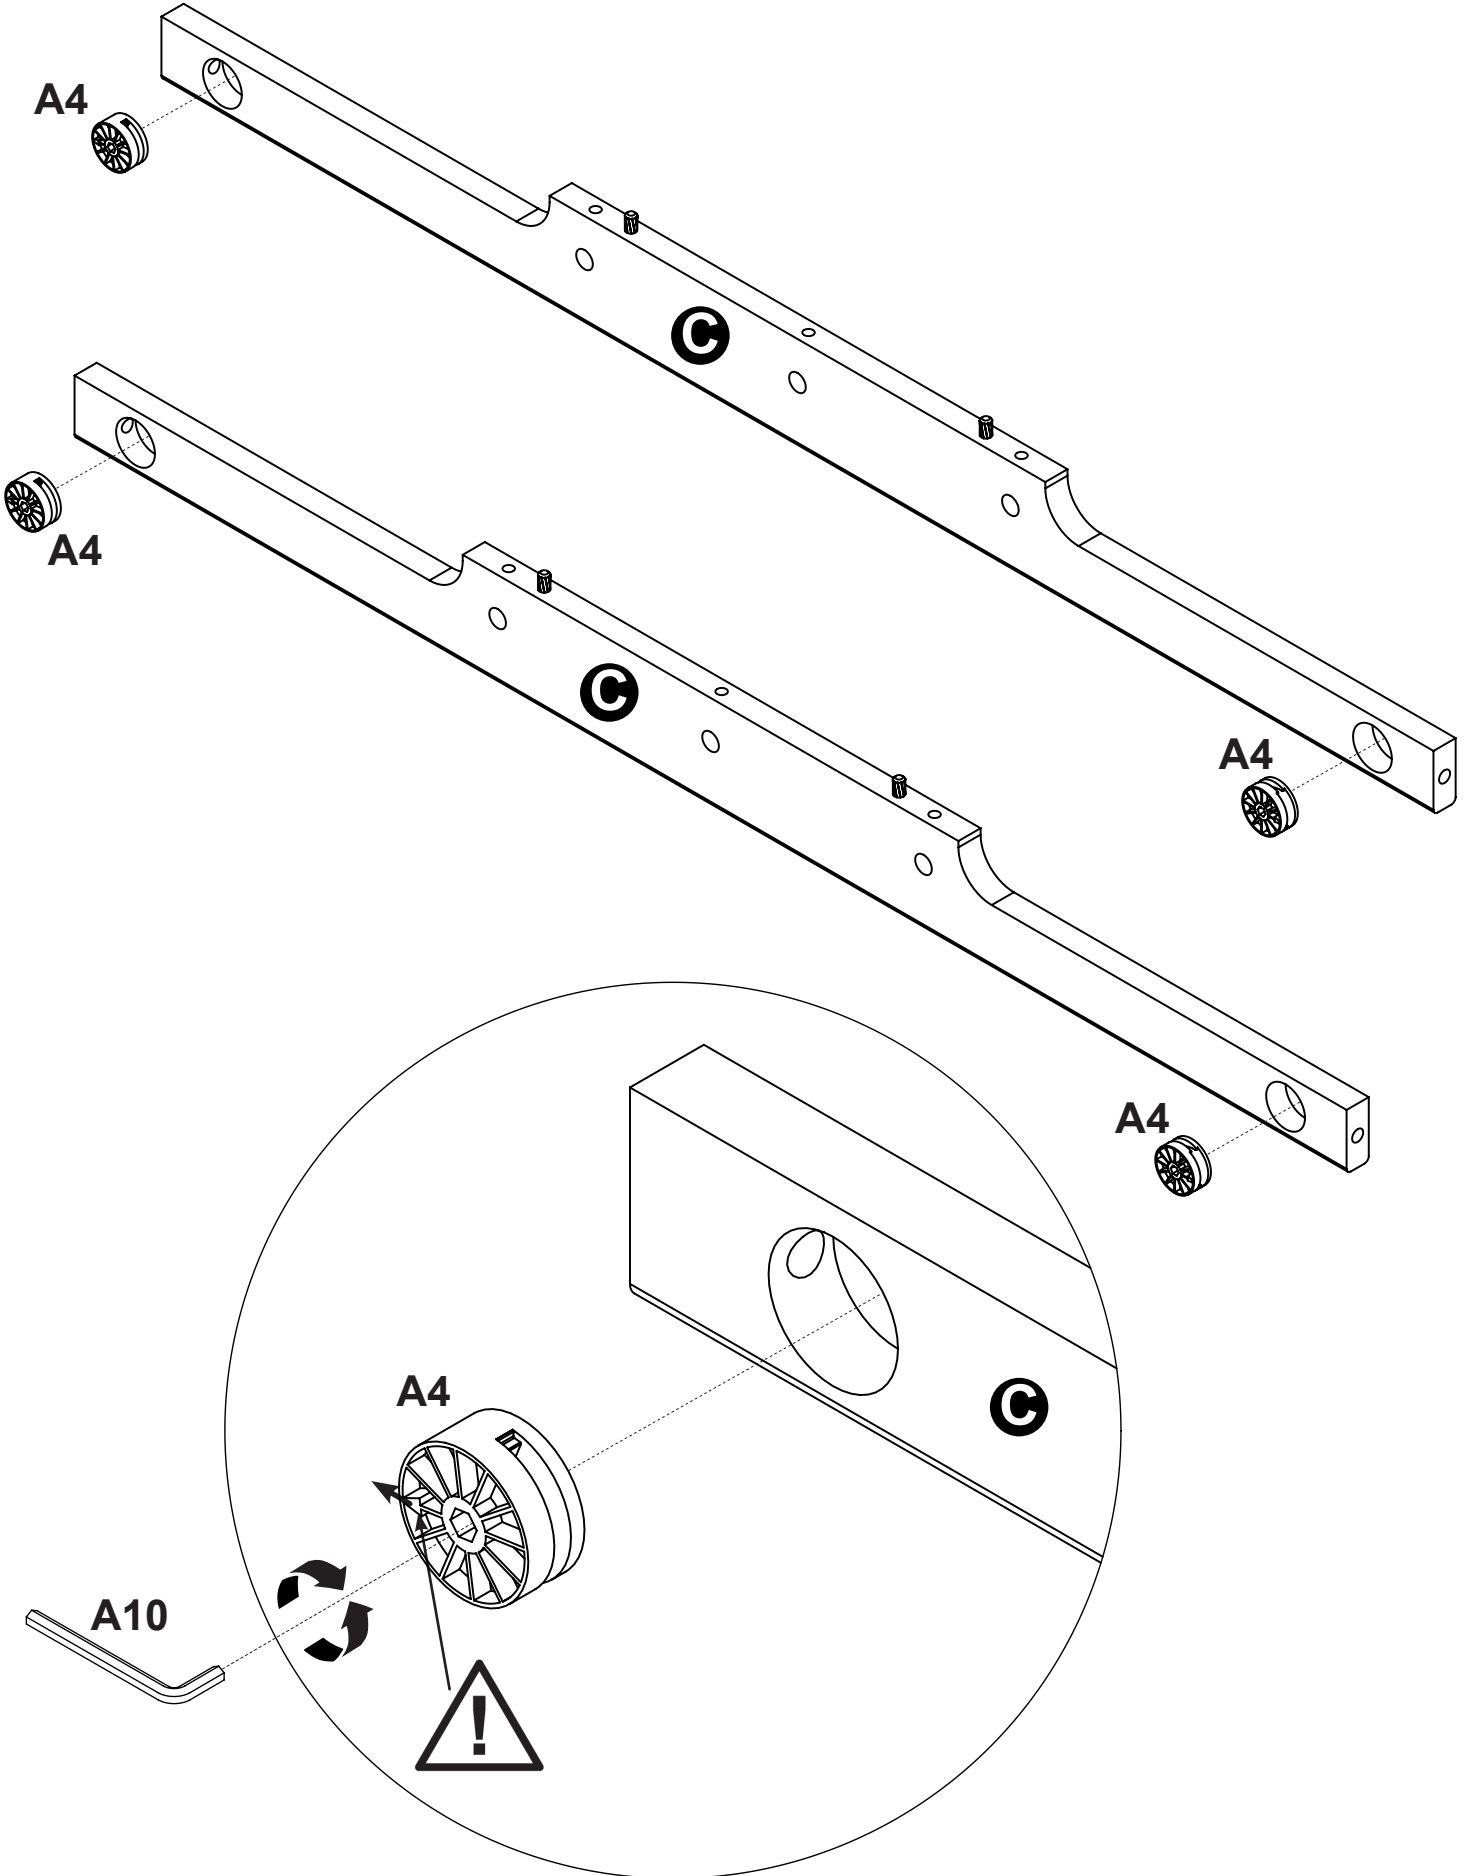

FLOW

Coffe table

Parts and fittings:

Hardware:

Required

①

2

3

4

5

6

7

8