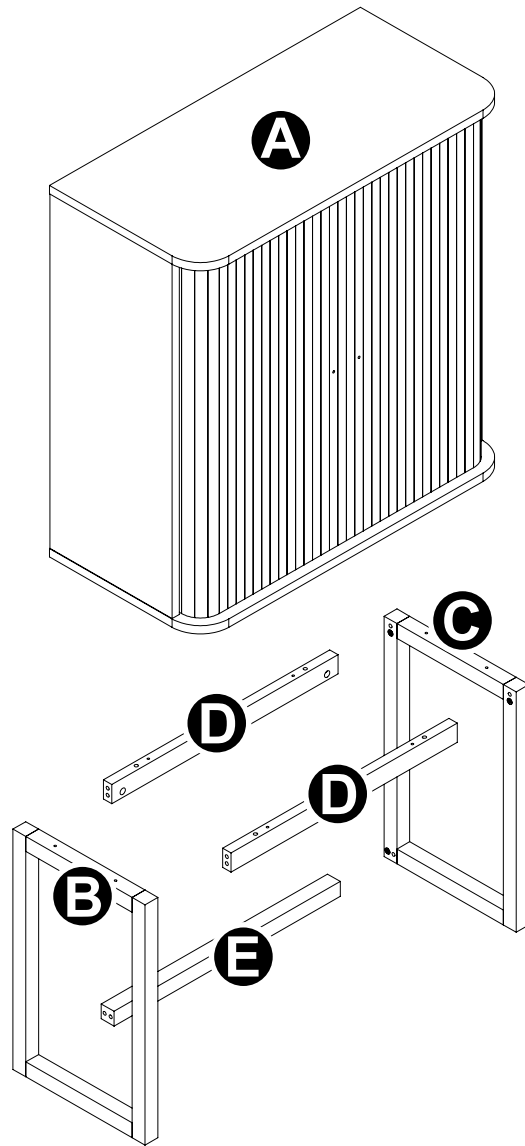

# MILA

*Highboard*

—  
SVENSKA  
**HEM**

824 x 400 x 1400 mm

## PARTS:

## FITTINGS:

01/  
x10

Ø8x40

02/  
x6

Ø7x43

03/  
x6

Ø14

04/  
x6

Ø4x20

09/  
x2

Ø20

10/  
x1

1

2

3

4