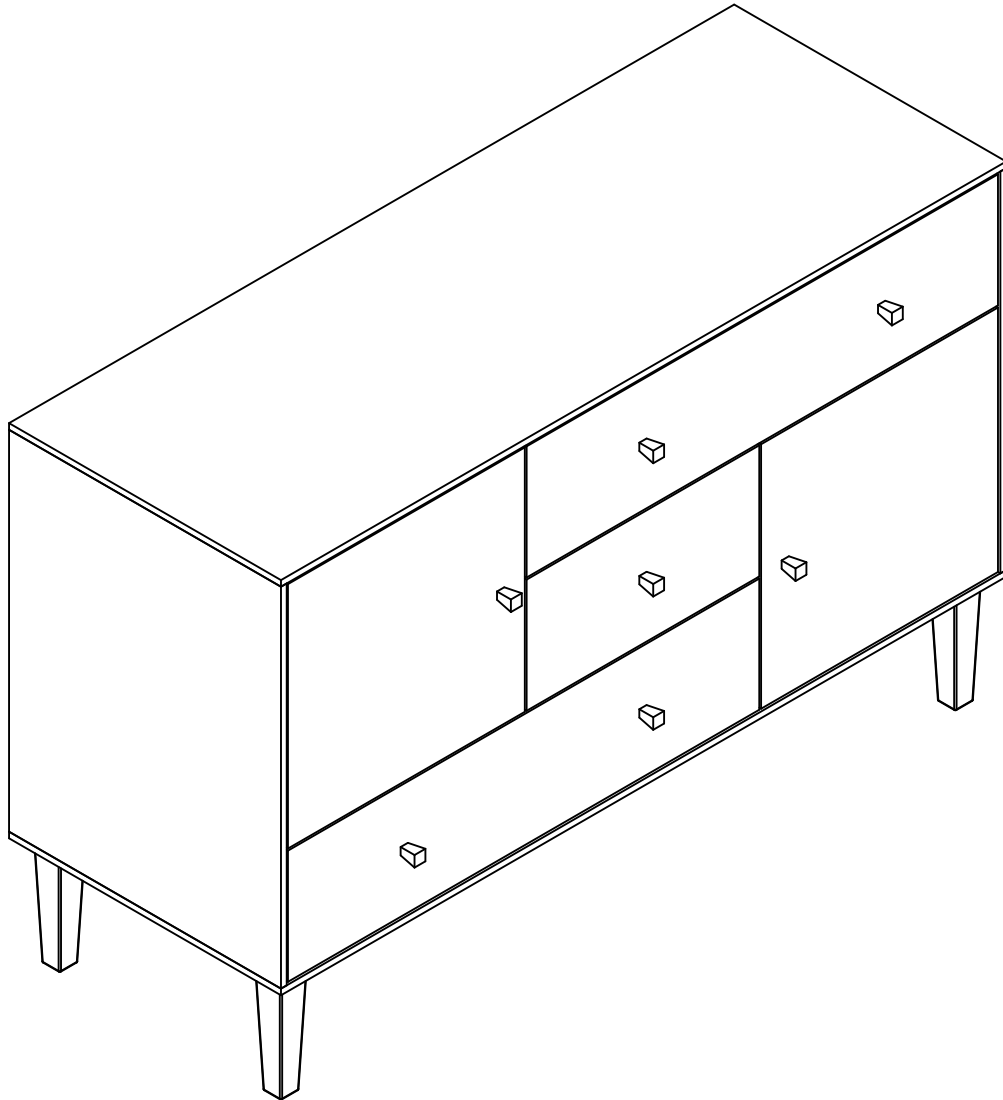

SENSE

Sideboard

—
SVENSKA
HEM

1200 x 450 x 775 mm

PARTS:

REQUIRED:

1

2