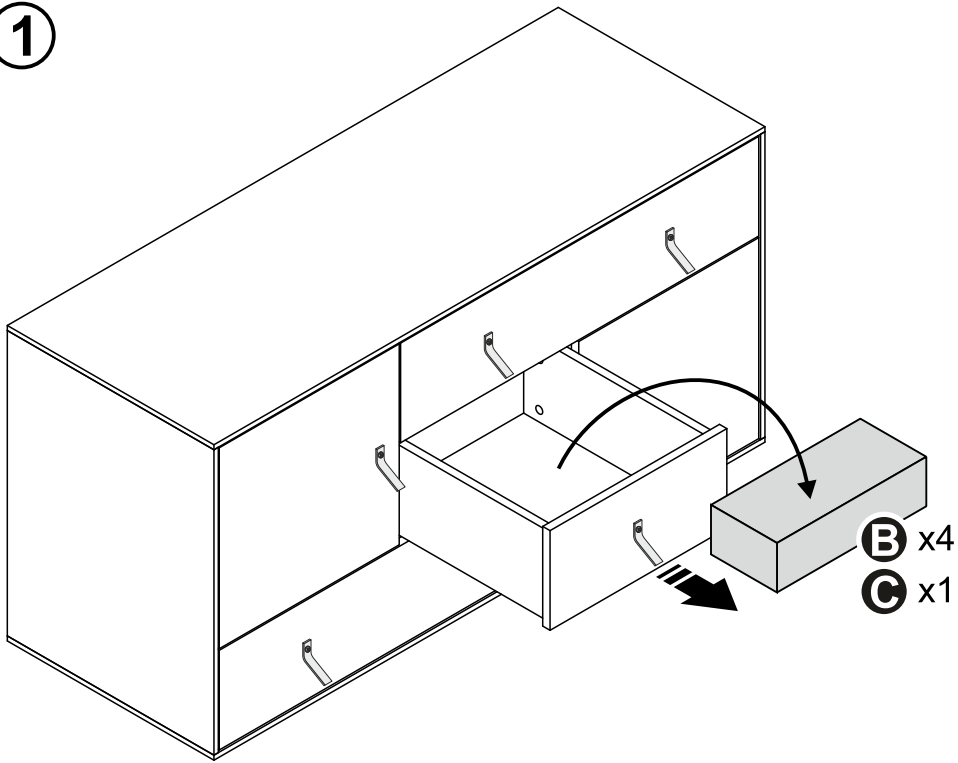

SENSE

Sideboard

—
SVENSKA
HEM

1200 x 450 x 775 mm

PARTS:

REQUIRED:

1

2