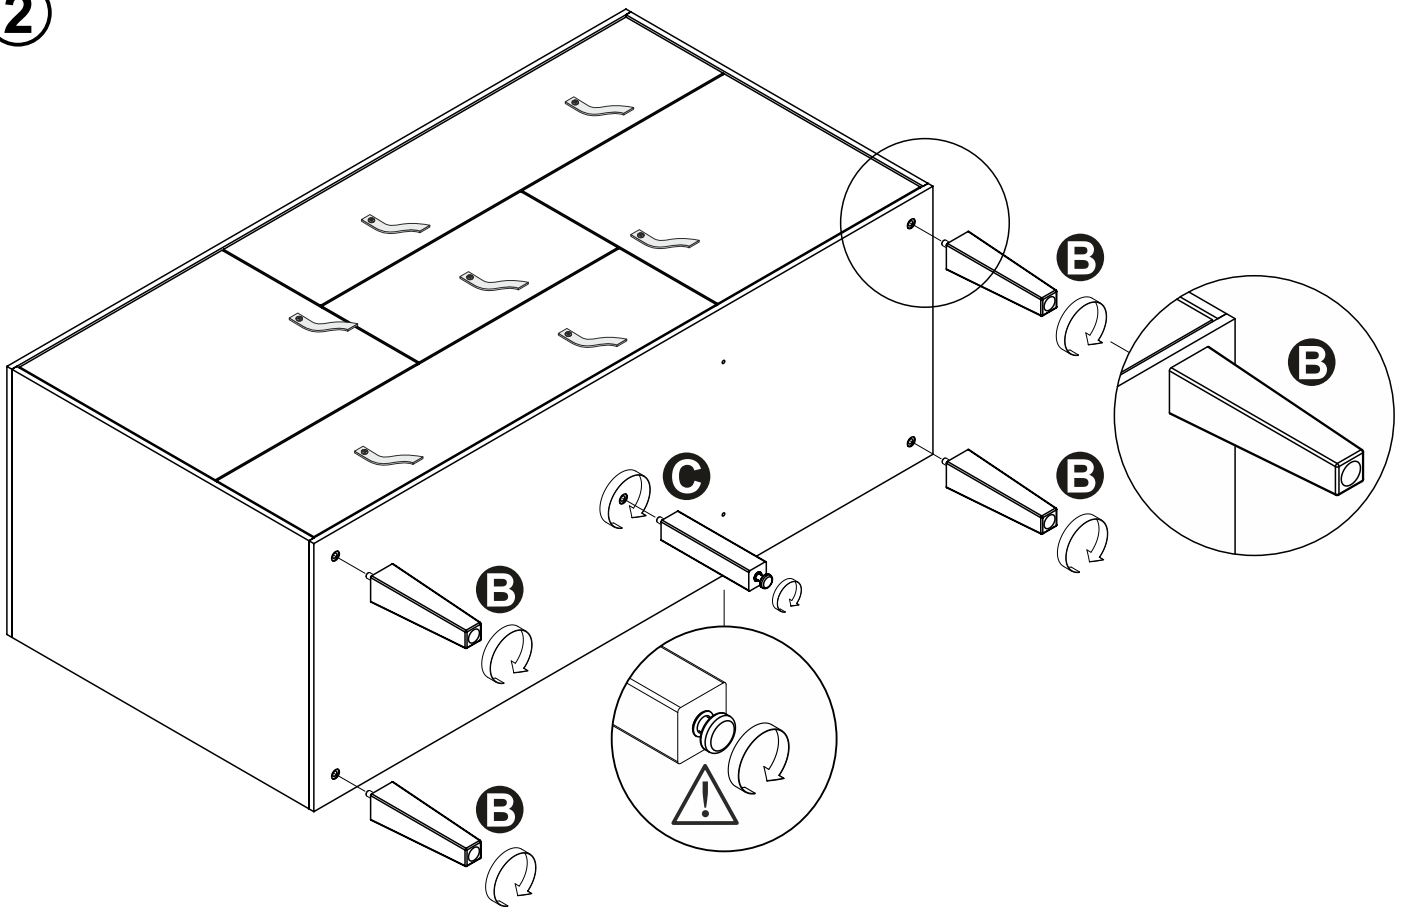

SENSE

Sideboard

—
SVENSKA
HEM

1200 x 450 x 775 mm

PARTS:

REQUIRED:

1

2