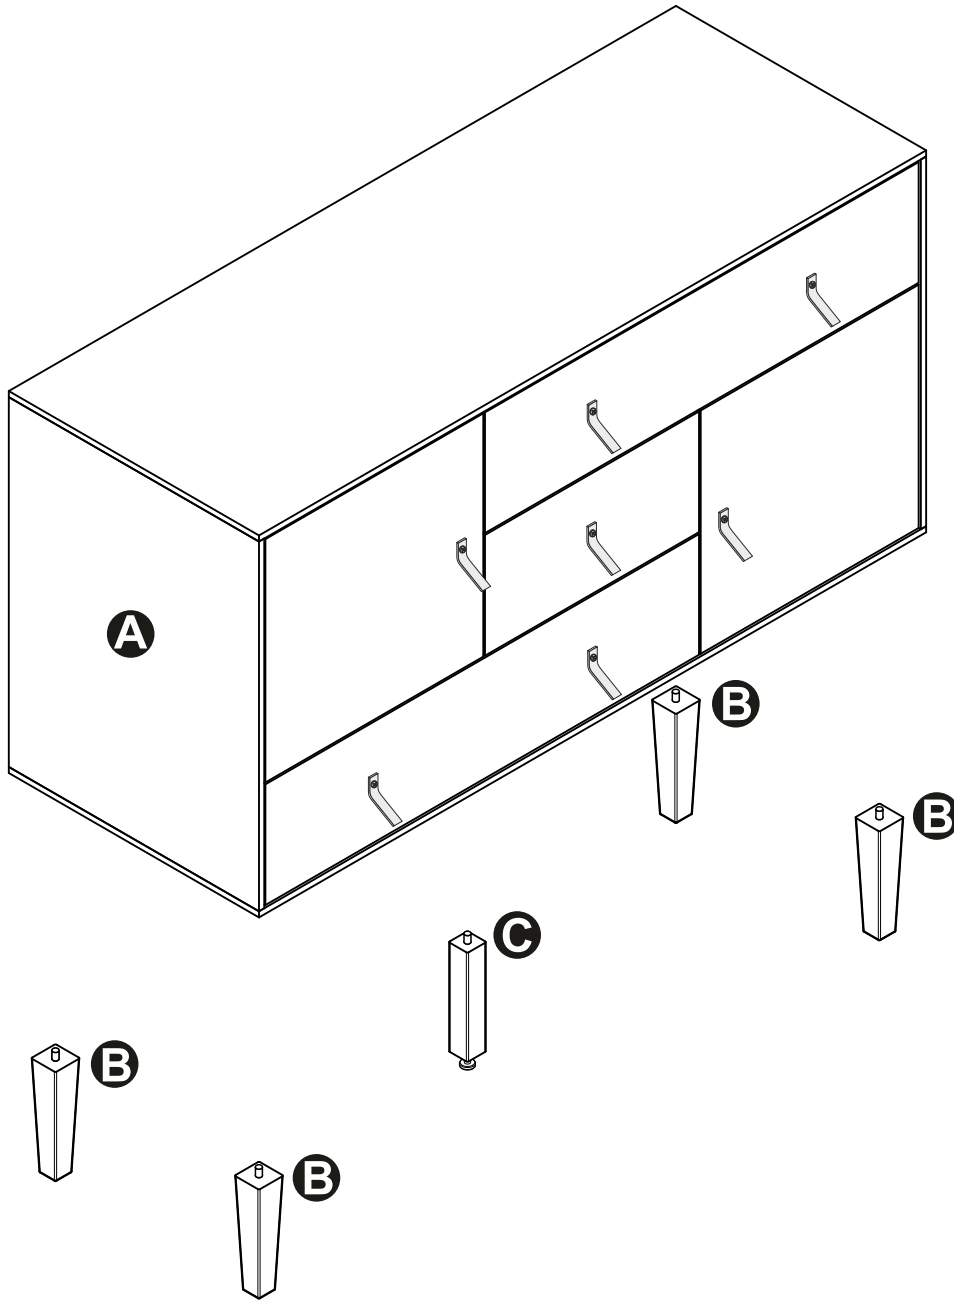

SENSE

Sideboard

—
SVENSKA
HEM

1200 x 450 x 775 mm

PARTS:

REQUIRED:

1

2

3

4

5